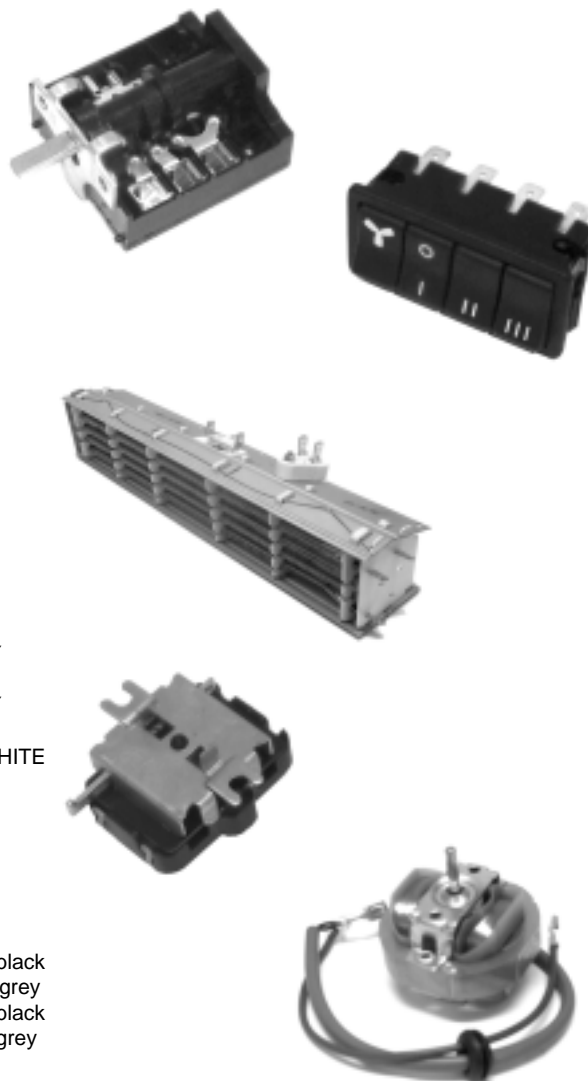

SKOPE®

Heating

AVAILABLE
Now

Stokes P/No	Description
SKCER4383	CERAMIC ELEMENT SUPPORT
SKELM2482	MOTOR 12.7 STACK
SKELM2649	MOTOR STACK 19.1
SKELO2162	BI METAL CUTOUT
SKELO2751	THERMOSTAT
SKELO3516	THERMOSTAT
SKELO7232	THERMOSTAT
SKELO8594	STEPDOWN THERMOSTAT
SKELO8933	BI METAL CUTOUT - H SERIES
SKELO9692	THERMOSTAT
SKELS2916	SWITCH
SKELS3770	SWITCH
SKELS4690	PULLCORD SWITCH
SKELS5072B	FAN SWITCH FOR 978
SKELS5922	2 WAY ROCKER SWITCH
SKELS6733	4 WAY ROCKER SWITCH
SKELS8066	TILT SWITCH
SKELZ2484	180mm BLOWER ASSY (12.7)
SKELZ2614	300mm BLOWER ASSY (19.1)
SKELZ4812	FLEX CLAMP
SKELZ7168	24 Hr TIMER
SKELZ8937	240mm BLOWER ASSY (12.7)
SKELZ8938K	300mm BLOWER ASSY (12.7)
SKFAN2164	IMPELLOR 180mm
SKHF896121	FUSIBLE LINK 10 Amp (G4)
SKHF97512	977 ELEMENT ASSY
SKHF983126SP	240mm HEAT EXCHANGER
SKHF989071	JUNGTIMER (180 Min)
SKHF98950GY99	2 Kw CONTROL KNOB - GREY
SKHF990121	FUSIBLE LINK (G5)
SKHF99050GY99	3 Kw SWITCH KNOB - GREY
SKHR71837	718 MOTOR ASSY
SKHR719074	800 Watt ELEMENT & TUBE ASSY
SKHR732074	732 ELEMENT & TUBE ASSY
SKHR995074	600 Watt ELEMENT & TUBE ASSY
SKHT5556032	6 X 3 STRAP KIT BOXED WHITE
SKHT5558132	6 LEG & STRAP KIT ANGULAR WHITE
SKHT97151WH	6 SKOPE LEG KIT WHITE
SKPLM2291AL	TR PLASTIC STRAP ALMOND
SKPLM2291WH	T/R PLASTIC STRAP WHITE
SKPLM5110AL	END CAP R/H ALMOND
SKPLM5115GY	END CAP GREY
SKPLM6238BK	PLASTIC FOOT BLACK
SKPLM6238GY	PLASTIC FOOT GREY
SKPLM6712BK	718 / 719 PLASTIC END CAP R/h black
SKPLM6712GY	718 / 719 PLASTIC END CAP R/h grey
SKPLM6713BK	718 / 719 PLASTIC END CAP L/h black
SKPLM6713GY	718 / 719 PLASTIC END CAP L/h grey
SKSXX2165	BEARING ASSY